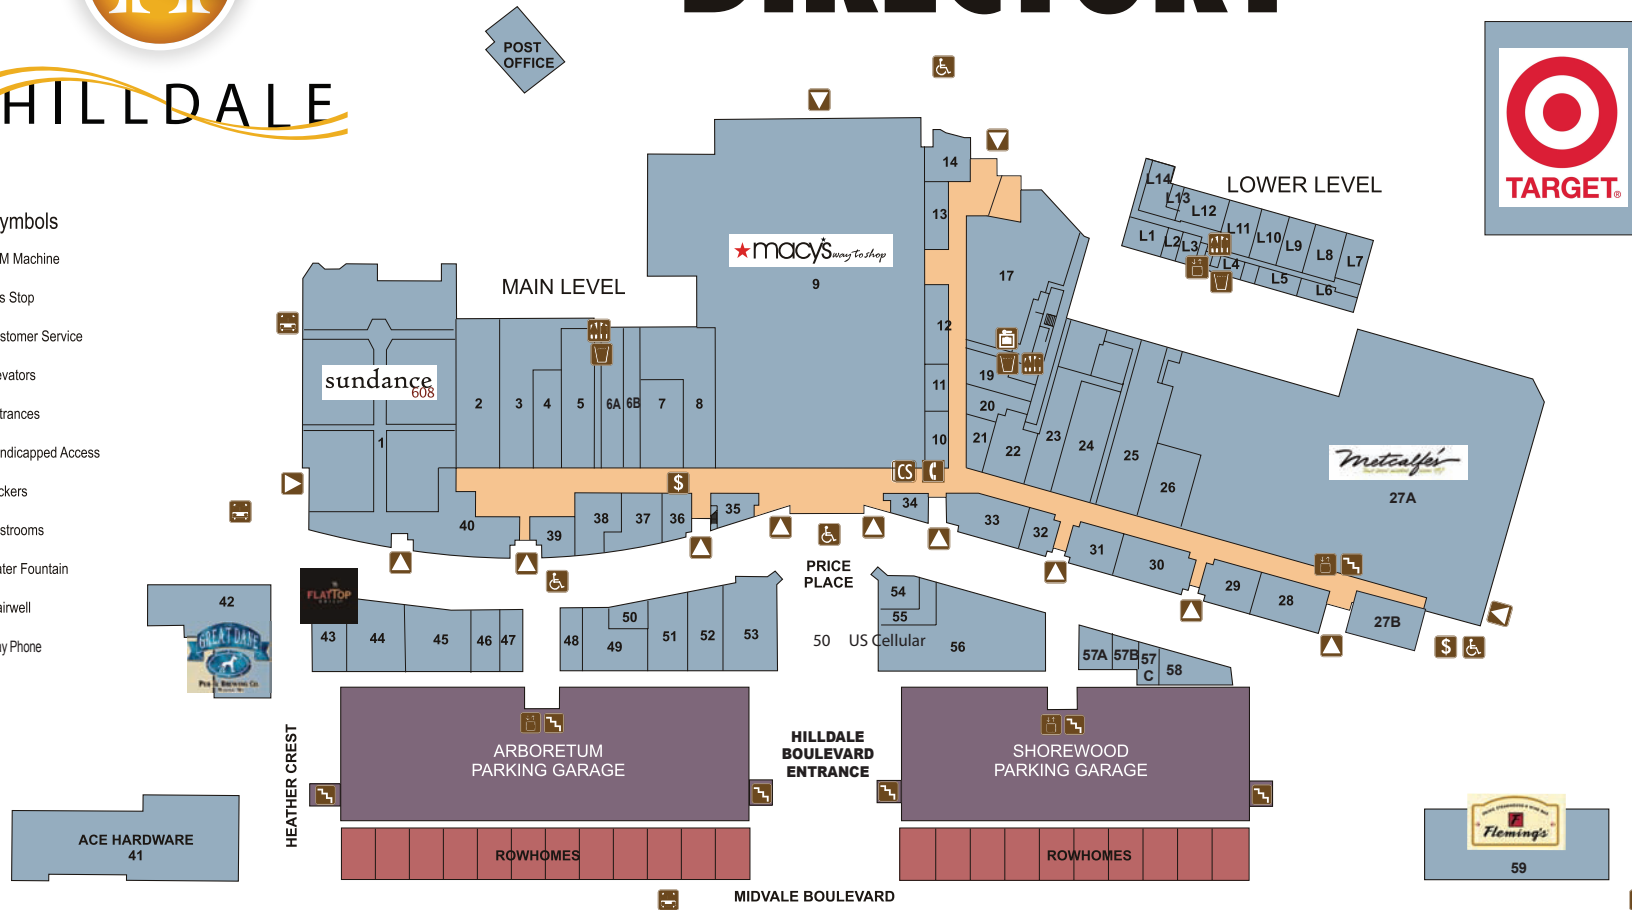

HILDALE

DIRECTORY

Map Symbols

- ATM Machine
- Bus Stop
- Customer Service
- Elevators
- Entrances
- Handicapped Access
- Lockers
- Restrooms
- Water Fountain
- Stainwell
- Pay Phone

Apparel

- 56 Anthropologie
- 51 Citrine
- 5 Christopher & Banks
- 57B Hot Mama
- 31 Jan Byce Designs
- 55 Motherhood Maternity
- 10 Pattycakes Boutique
- 4 Pendleton
- 37 Rupert Cornelius
- 30 Terese Zache Designs
- 53 The North Face
- 57A Title Nine
- Books/Hobby/Leisure
- 41 Hilldale Ace Hardware
- L6 Jim's Coins & Stamps
- L14 Madison Academy of Music
- 3 Playthings
- 53 The North Face
- 2 The University Bookstore

Culinary Delights

- 48 Café Porta Alba
- 46 DB Infusion Chocolates
- 36 Dumpling Haus
- 21 Fannie May Candies
- 43 FlatTop Grill
- 59 Fleming's Steakhouse & Wine Bar
- 47 Gigi's Cupcakes
- 42 Great Dane Pub & Brewing Co.
- 6A Hong Kong Wok
- 27B Metcalfe's Coffee Shop
- 58 Pasqual's Southwestern
- 14 Quiznos Classic Subs
- 40 Sundance Cinemas Caffe 608
- 45 Sushi Muramoto

Department Store

- 9 Macy's
- Target

Entertainment

- 1 Sundance Cinemas
- Gifts/Cards/Stationery
- 24 Bath & Body Works
- 25 Kirlin's Hallmark
- 54 L'Occitane en Provence
- 12 Stone Fence
- 11 Wolff Kubly Time Center

Grocery

- 27A Metcalfe's Market

Home & Furniture

- 41 Hilldale Ace Hardware
- 7 Satara Home & Baby

Jewelry

- 12 Stone Fence
- 11 Wolff Kubly Time Center

Kids

- 10 Pattycakes Boutique
- 3 Playthings
- 7 Satara Home & Baby
- L1 Storybook Ballet
- 20 Stride Rite
- 2 The University Bookstore
- L14 Three Wishes and a Wardrobe